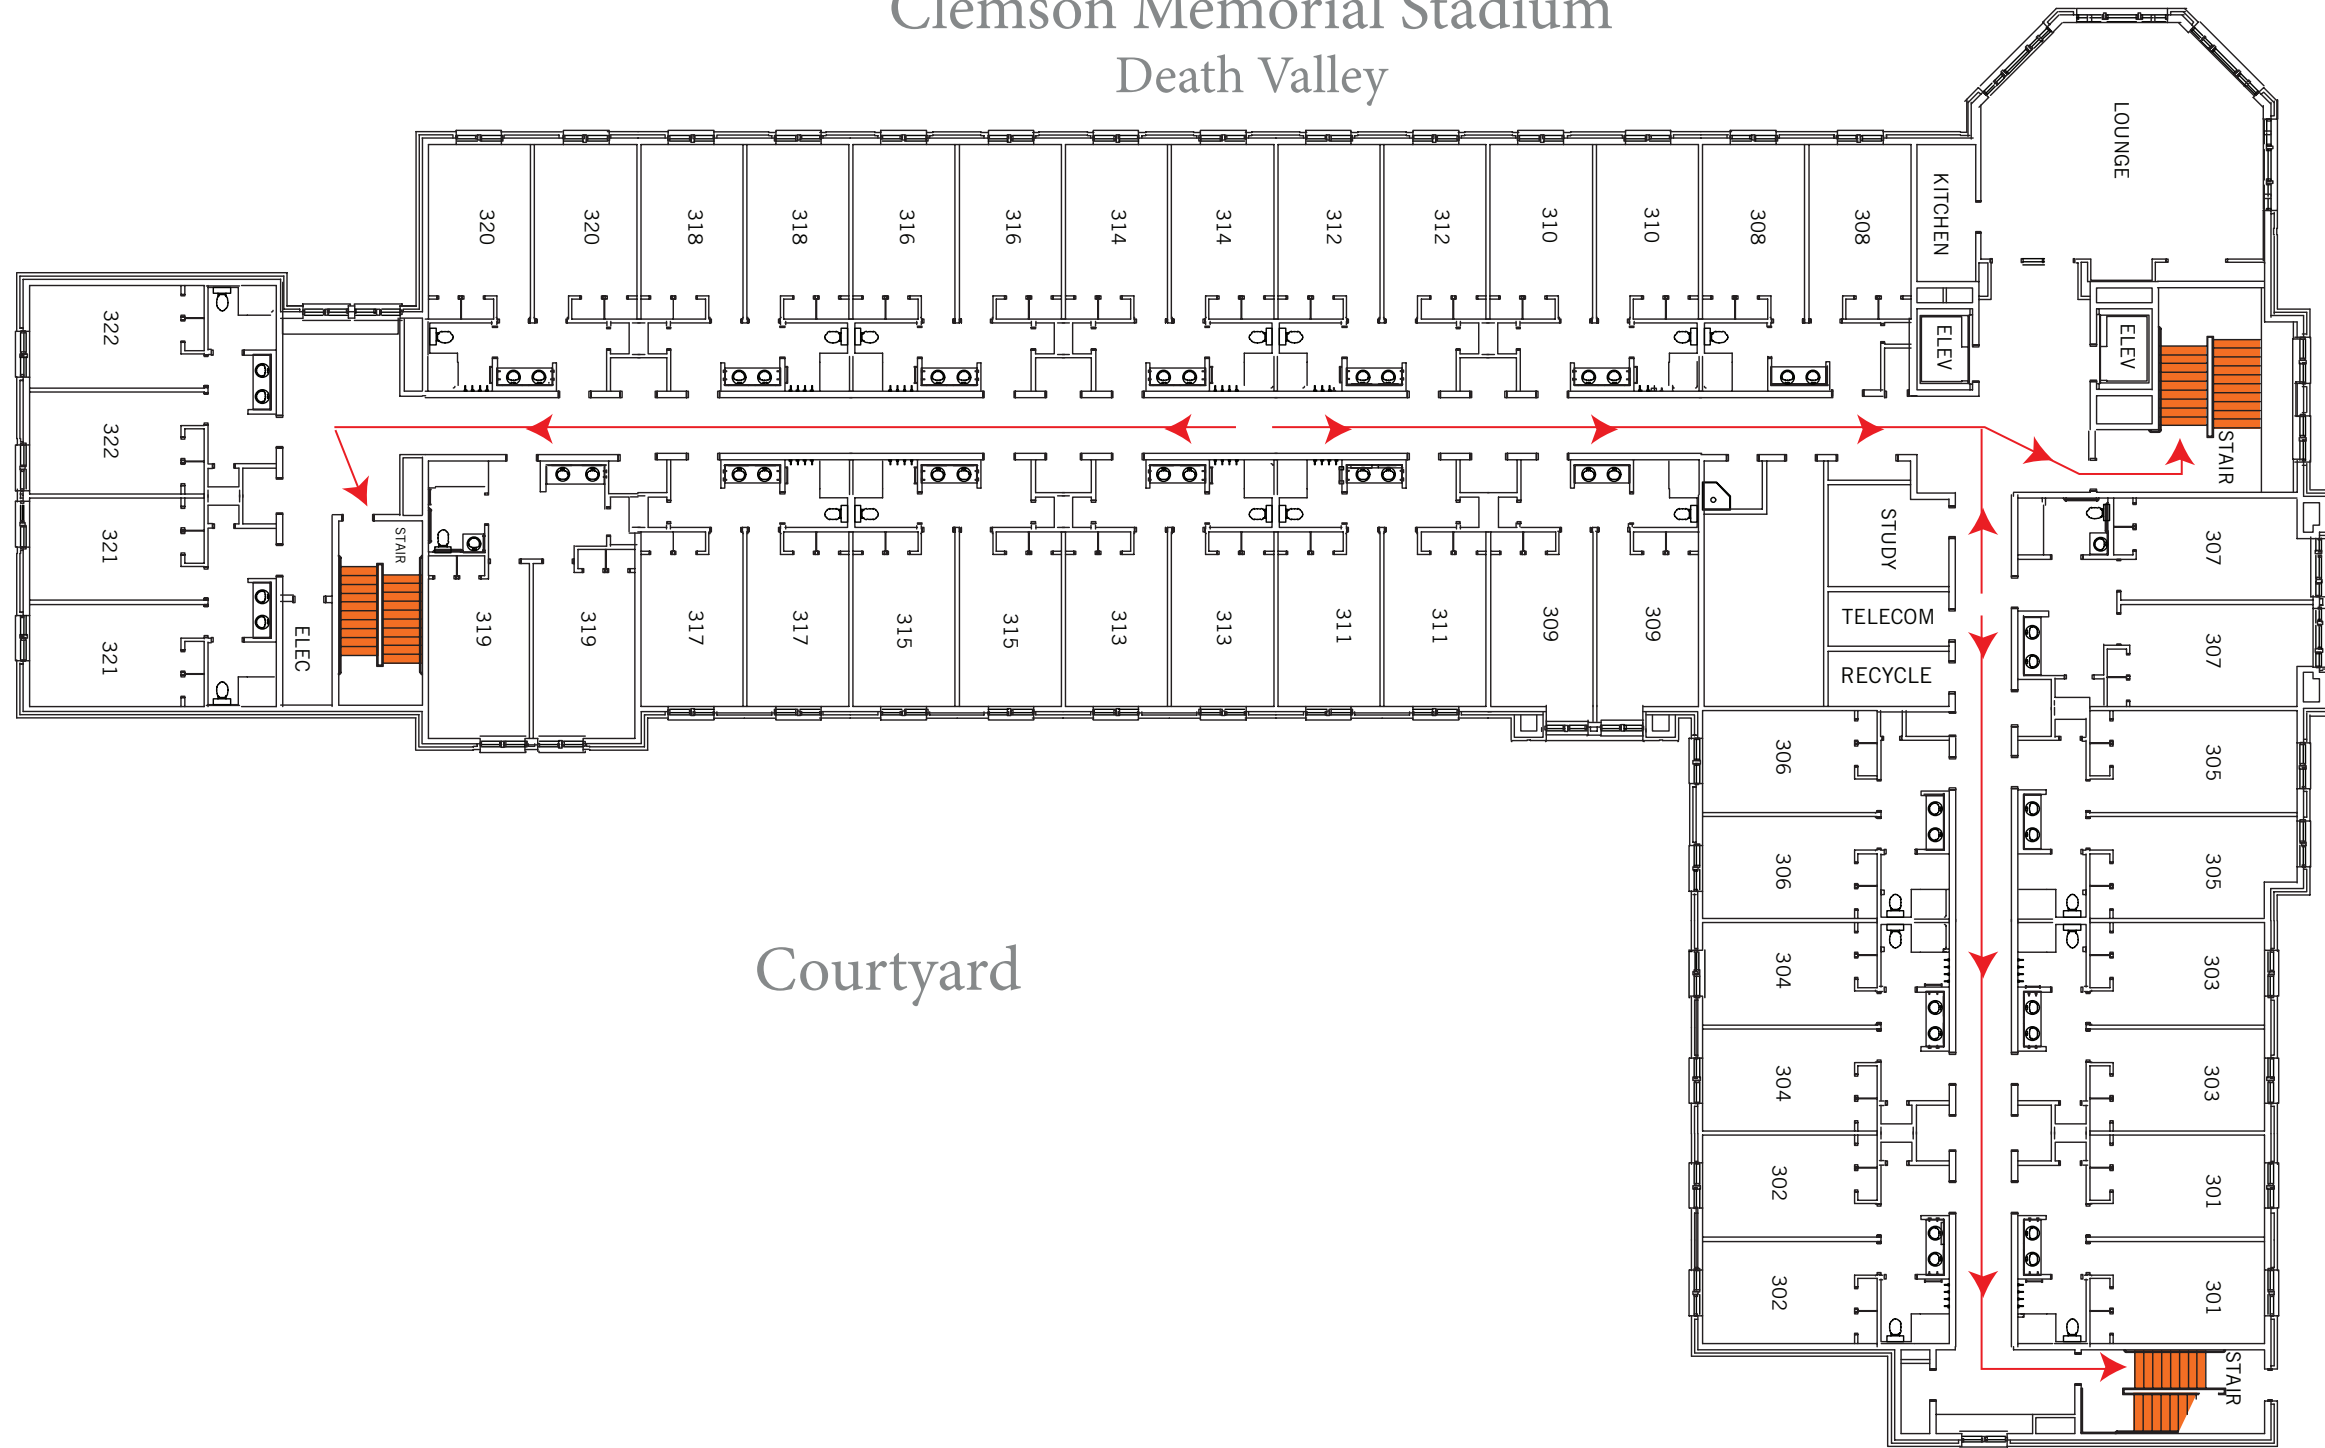

Mickel Hall

Clemson Memorial Stadium
Death Valley

Sirrine Parking Lot

Fort Hill Street

Geer Hall

Mickel Hall

Clemson Memorial Stadium
Death Valley

Sirrine Parking Lot

Fort Hill Street

Geer Hall

Mickel Hall

Clemson Memorial Stadium
Death Valley

Sirrine Parking Lot

Fort Hill Street

Courtyard

Geer Hall

Mickel Hall

Clemson Memorial Stadium
Death Valley

Sirrine Parking Lot

Courtyard

Fort Hill Street

Geer Hall