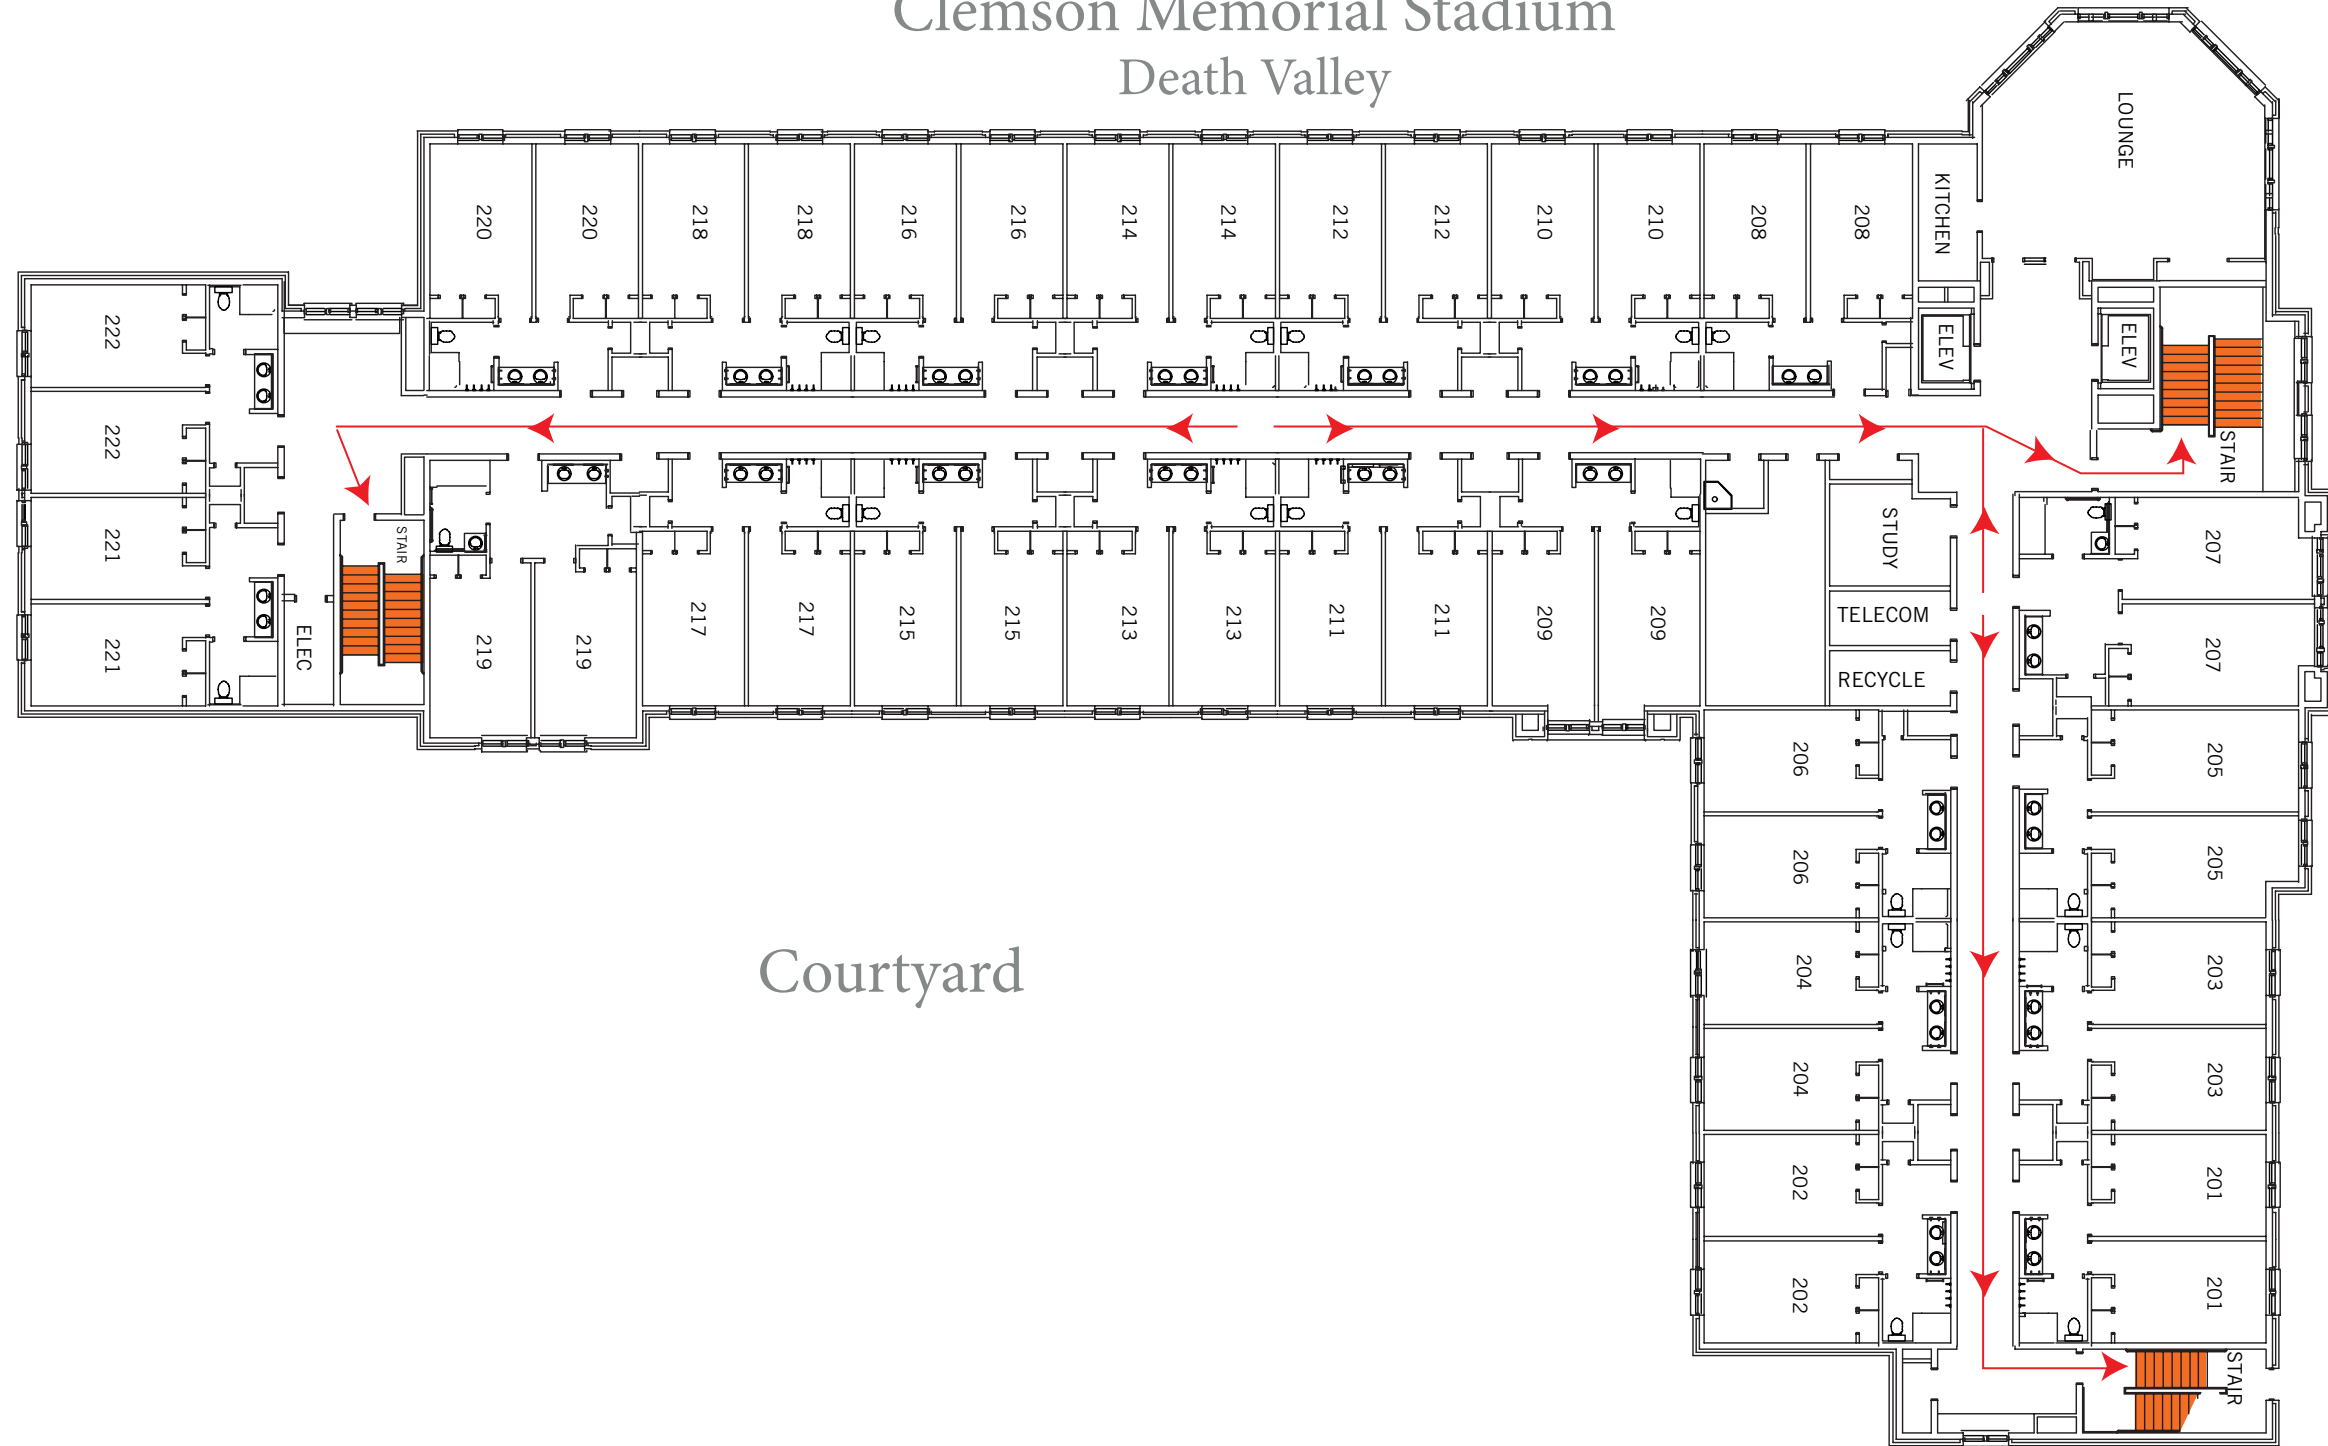

Mickel Hall

Clemson Memorial Stadium
Death Valley

Sirrine Parking Lot

Fort Hill Street

Geer Hall

Mickel Hall

Clemson Memorial Stadium
Death Valley

Sirrine Parking Lot

Fort Hill Street

Geer Hall

Mickel Hall

Clemson Memorial Stadium
Death Valley

Sirrine Parking Lot

Fort Hill Street

Courtyard

Geer Hall

Mickel Hall

Clemson Memorial Stadium
Death Valley

Sirrine Parking Lot

Courtyard

Fort Hill Street

Geer Hall