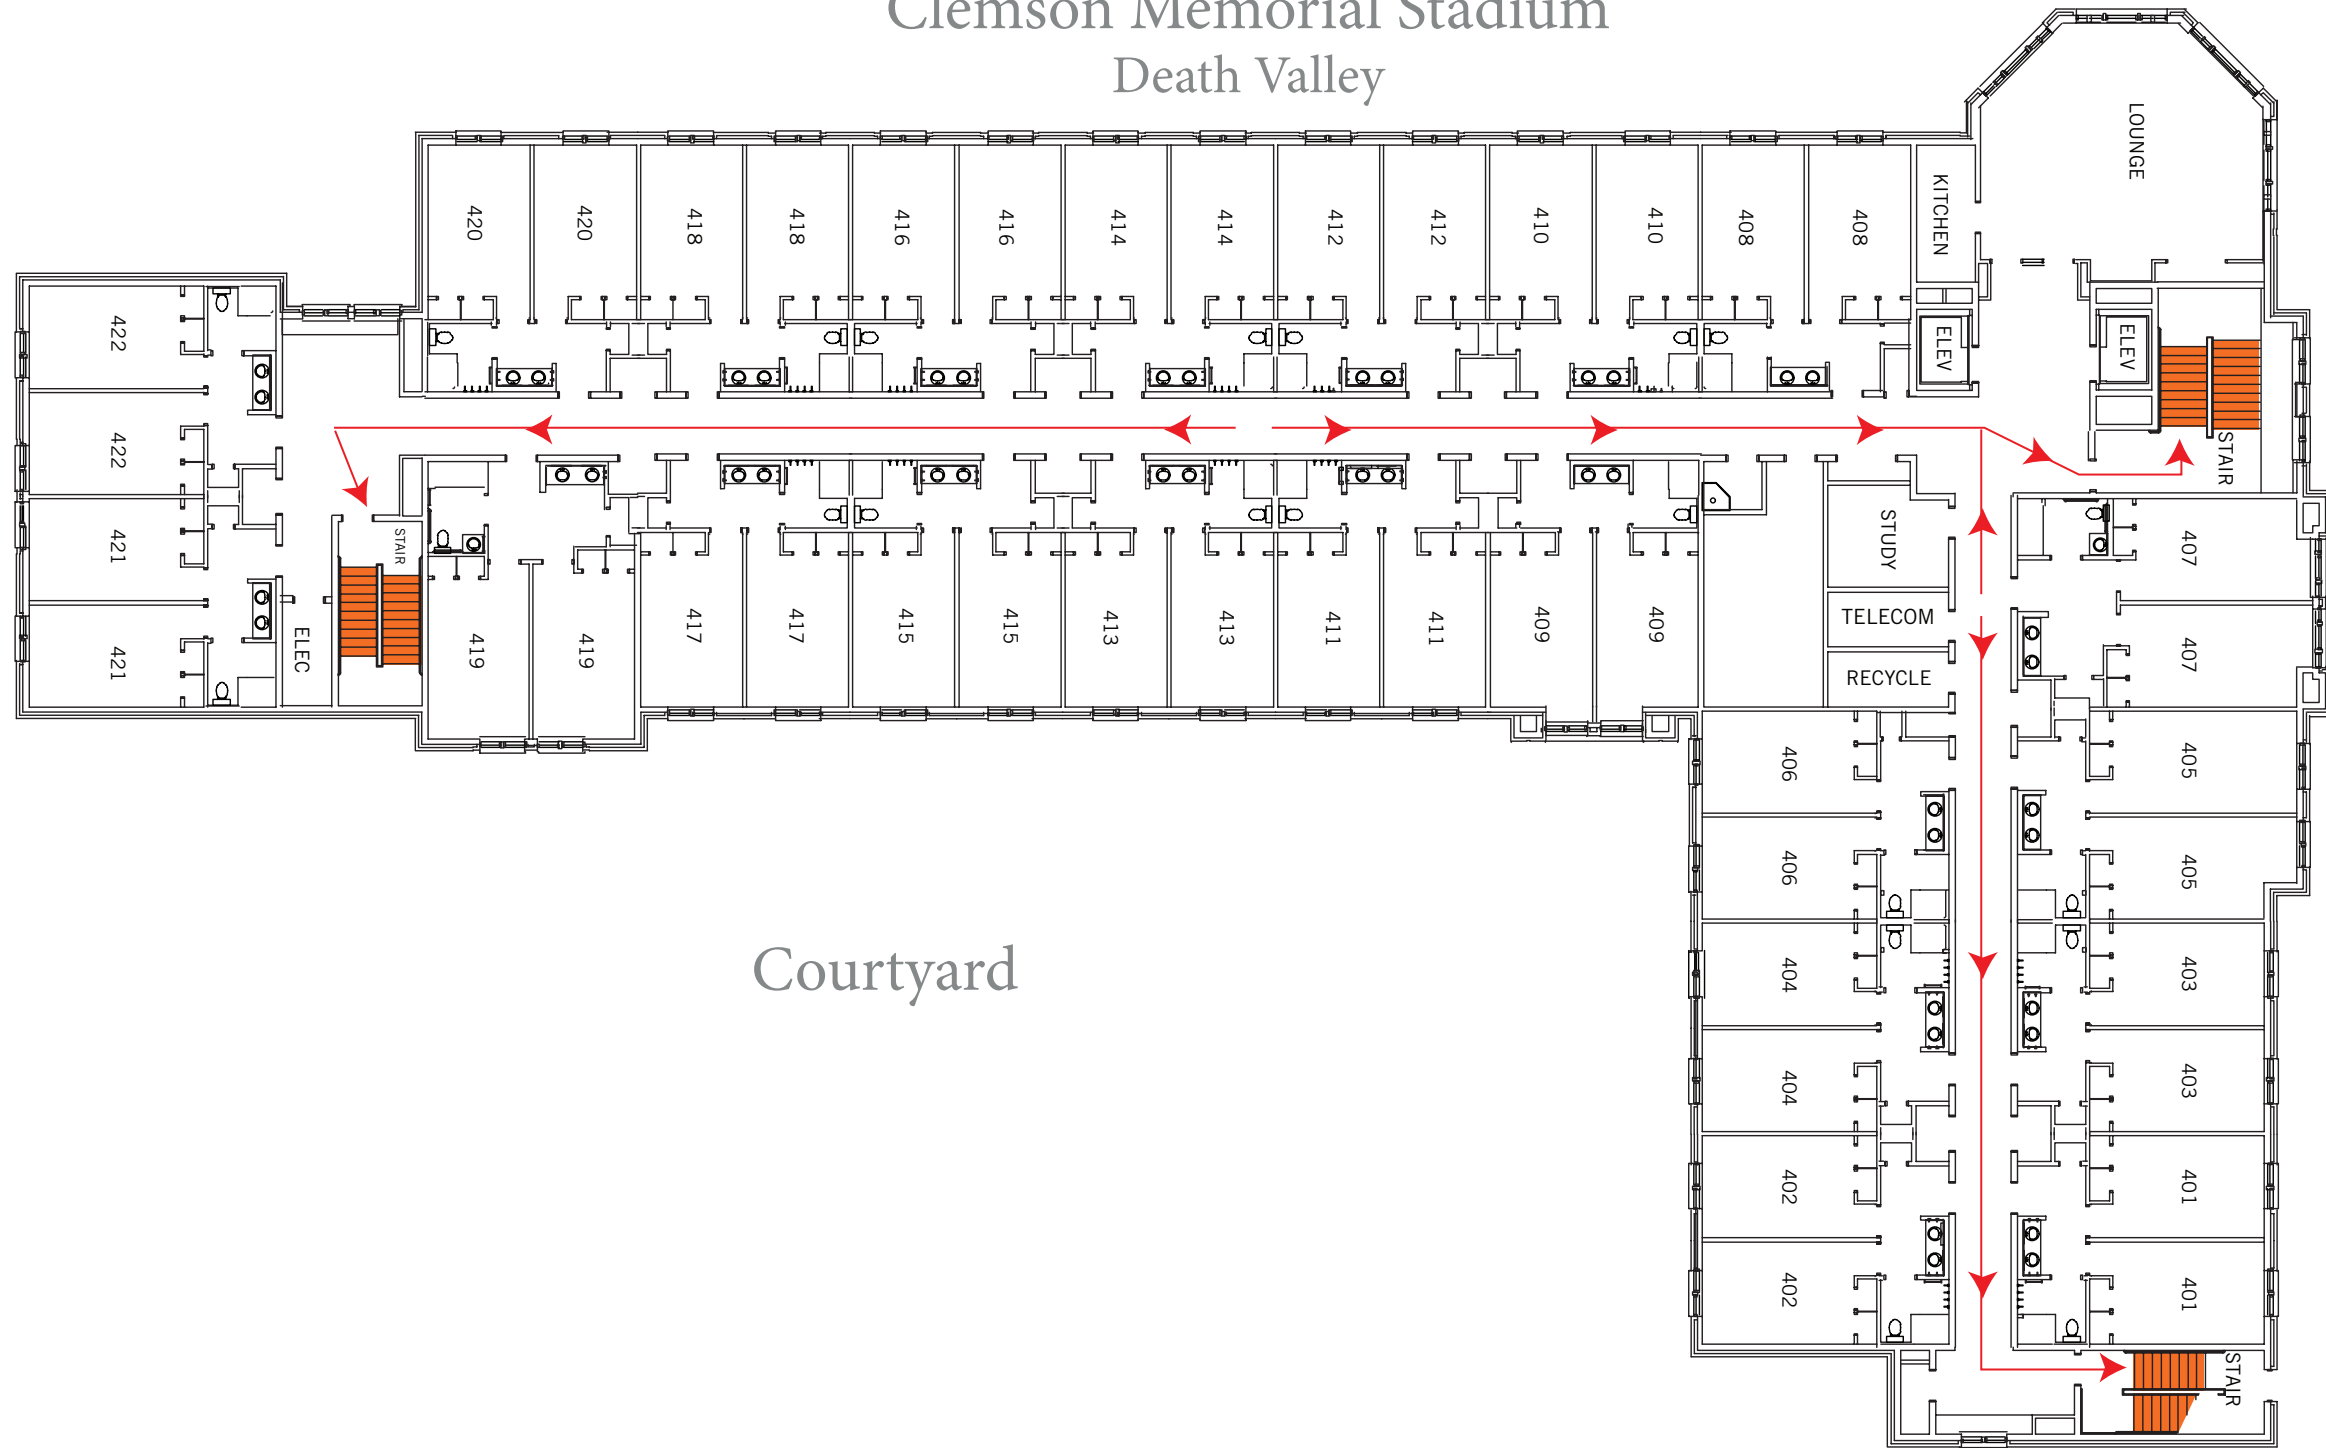

Mickel Hall

Clemson Memorial Stadium
Death Valley

Sirrine Parking Lot

Fort Hill Street

Geer Hall

Mickel Hall

Clemson Memorial Stadium
Death Valley

Sirrine Parking Lot

Fort Hill Street

Geer Hall

Mickel Hall

Clemson Memorial Stadium
Death Valley

Sirrine Parking Lot

Fort Hill Street

Courtyard

Geer Hall

Mickel Hall

Clemson Memorial Stadium
Death Valley

Sirrine Parking Lot

Courtyard

Fort Hill Street

Geer Hall